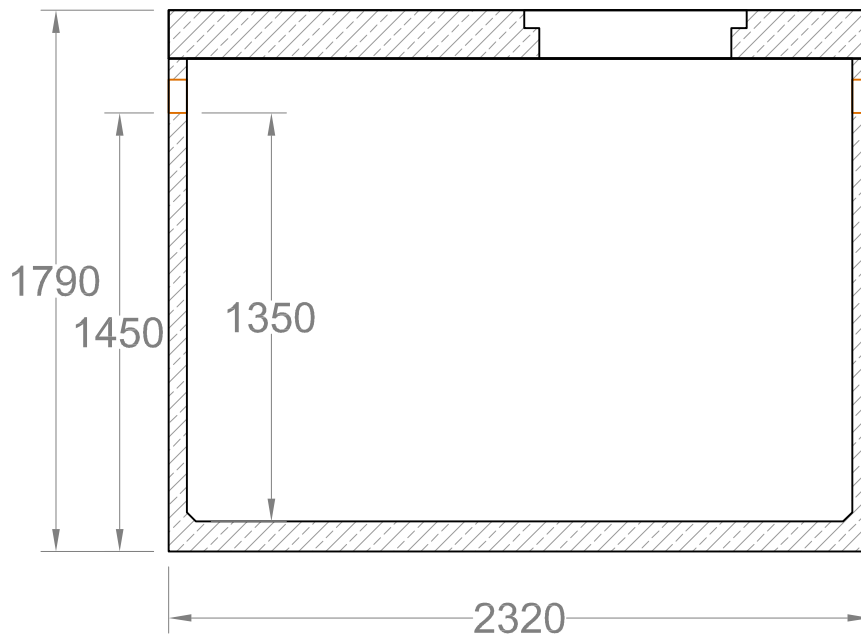

1250 GALLON

SCALE	1 : 25
TANK	1250 GALLONS
DRAWN	WG 02/03/11
THIS DESIGN IS THE PROPERTY OF IRELAND WASTE WATER AND IS SUBJECT TO CHANGE AT ANY TIME.	

CLOVERHILL, BALLYMARTLE,
RIVERSTICK, Co. CORK
T: 021 - 477 1000
F: 021 - 477 1015
E: SALES@IRELANDWASTEWATER.IE