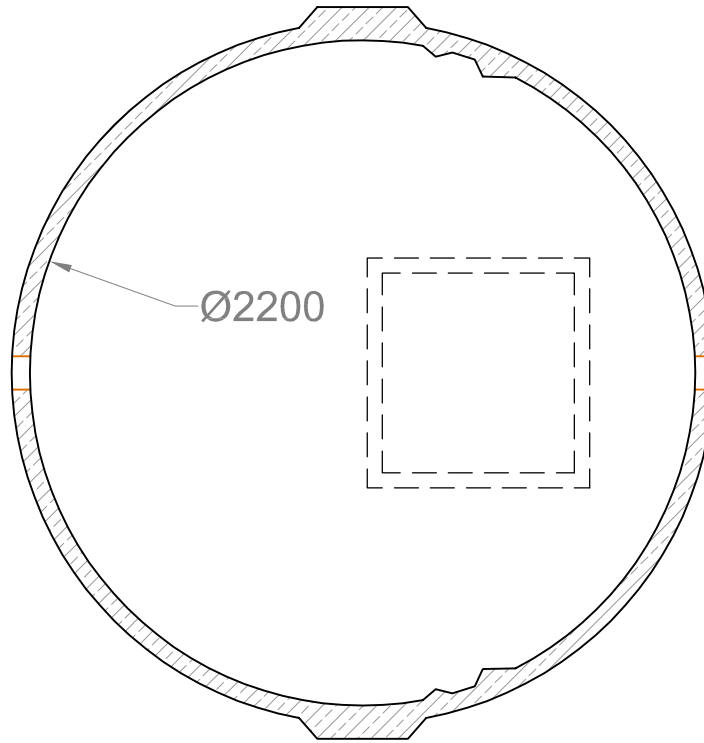

1250 GALLON

SCALE	1 : 25
TANK	1250 GALLONS
DRAWN	WG 02/03/11
THIS DESIGN IS THE PROPERTY OF IRELAND WASTE WATER AND IS SUBJECT TO CHANGE AT ANY TIME.	

CLOVERHILL, BALLYMARTLE,
RIVERSTICK, Co. CORK
T: 021 - 477 1000
F: 021 - 477 1015
E: SALES@IRELANDWASTEWATER.IE