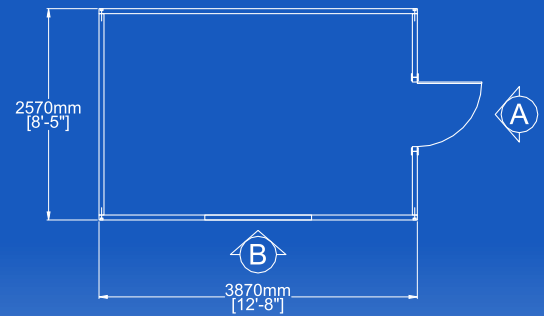

Shed 8' x 12'

ELEVATION A

ELEVATION B

PLAN

Ireland
Waste Water

www.irelandwastewater.ie

Shed 12' x 12'

ELEVATION A

ELEVATION B

PLAN

Ireland
Waste Water

www.irelandwastewater.ie

Shed 8' x 24'

ELEVATION A

ELEVATION B

PLAN

Telephone No: Fax No:

E-mail:

SHED TYPE:

Size: 8' x 12'	Size: 12' x 12'	Size: 8' x 24'	Size: 12' x 24'
Price: € 2,700	Price: € 3,200	Price: € 6,000	Price: € 7,000
Yes <input type="checkbox"/>	Yes <input type="checkbox"/>	Yes <input type="checkbox"/>	Yes <input type="checkbox"/>

OPTIONAL EXTRAS:

Window

Size: 3' 5" x 4' 3" (1050mm x 1298mm)

Price: € 212.00

Yes

Size: 1' 5" x 3' 1" (440mm x 950mm)

Price: € 171.40

Yes