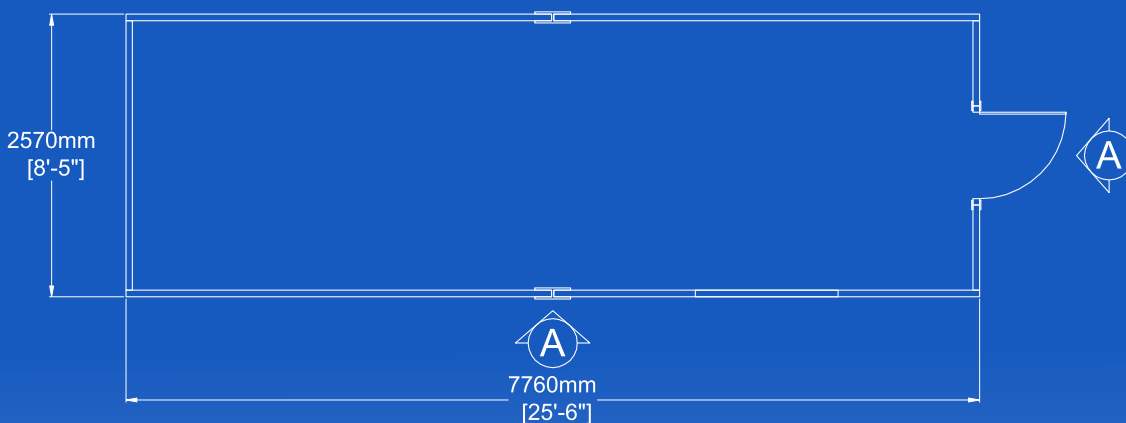

Shed 8' x 12'

ELEVATION A

ELEVATION B

PLAN

Ireland
Waste Water

www.irelandwastewater.ie

Shed 12' x 12'

ELEVATION A

ELEVATION B

PLAN

Ireland
Waste Water

www.irelandwastewater.ie

Shed 8' x 24'

ELEVATION A

ELEVATION B

PLAN

Telephone No: Fax No:

E-mail:

SHED TYPE:

Size: 8' x 12'	Size: 12' x 12'	Size: 8' x 24'	Size: 12' x 24'
Price: € 2,700	Price: € 3,200	Price: € 6,000	Price: € 7,000
Yes <input type="checkbox"/>	Yes <input type="checkbox"/>	Yes <input type="checkbox"/>	Yes <input type="checkbox"/>

OPTIONAL EXTRAS:

Window

Size: 3' 5" x 4' 3" (1050mm x 1298mm)

Price: € 212.00

Yes

Size: 1' 5" x 3' 1" (440mm x 950mm)

Price: € 171.40

Yes