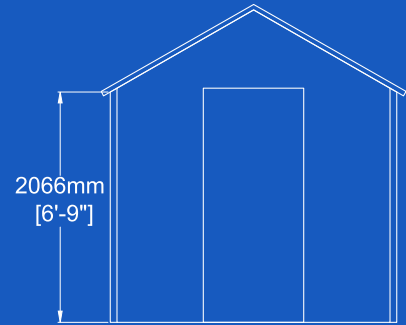

Shed 8' x 12'

ELEVATION A

ELEVATION B

PLAN

Ireland
Waste Water

www.irelandwastewater.ie

Shed 12' x 12'

ELEVATION A

ELEVATION B

PLAN

Ireland
Waste Water

www.irelandwastewater.ie

Shed 8' x 24'

ELEVATION A

ELEVATION B

PLAN

Telephone No: Fax No:

E-mail:

SHED TYPE:

Size: 8' x 12'	Size: 12' x 12'	Size: 8' x 24'	Size: 12' x 24'
Price: € 2,700	Price: € 3,200	Price: € 6,000	Price: € 7,000
Yes <input type="checkbox"/>	Yes <input type="checkbox"/>	Yes <input type="checkbox"/>	Yes <input type="checkbox"/>

OPTIONAL EXTRAS:

Window

Size: 3' 5" x 4' 3" (1050mm x 1298mm)

Price: € 212.00

Yes

Size: 1' 5" x 3' 1" (440mm x 950mm)

Price: € 171.40

Yes