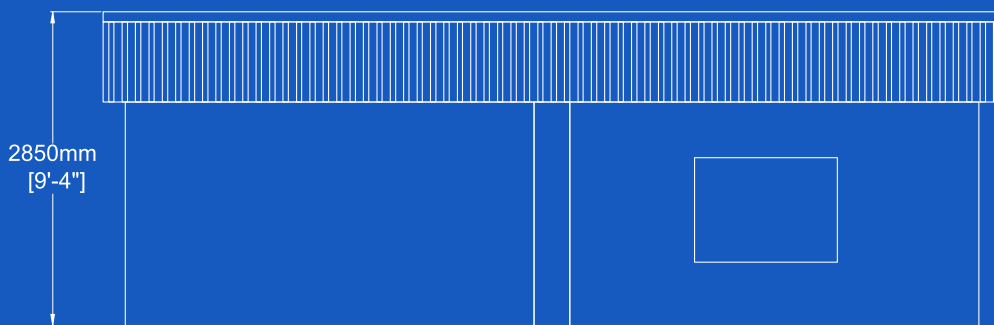

Shed 8' x 12'

ELEVATION A

ELEVATION B

PLAN

Ireland
Waste Water

www.irelandwastewater.ie

Shed 12' x 12'

ELEVATION A

ELEVATION B

PLAN

Ireland
Waste Water

www.irelandwastewater.ie

Shed 8' x 24'

ELEVATION A

ELEVATION B

PLAN

Telephone No: Fax No:

E-mail:

SHED TYPE:

Size: 8' x 12'	Size: 12' x 12'	Size: 8' x 24'	Size: 12' x 24'
Price: € 2,700	Price: € 3,200	Price: € 6,000	Price: € 7,000
Yes <input type="checkbox"/>	Yes <input type="checkbox"/>	Yes <input type="checkbox"/>	Yes <input type="checkbox"/>

OPTIONAL EXTRAS:

Window

Size: 3' 5" x 4' 3" (1050mm x 1298mm)

Price: € 212.00

Yes

Size: 1' 5" x 3' 1" (440mm x 950mm)

Price: € 171.40

Yes