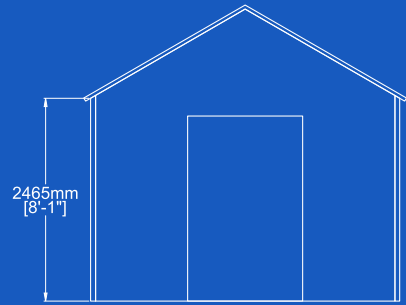

Shed 8' x 12'

ELEVATION A

ELEVATION B

PLAN

Ireland
Waste Water

www.irelandwastewater.ie

Shed 12' x 12'

ELEVATION A

Telephone No: Fax No:

E-mail:

SHED TYPE:

Size: 8' x 12'	Size: 12' x 12'	Size: 8' x 24'	Size: 12' x 24'
Price: € 2,700	Price: € 3,200	Price: € 6,000	Price: € 7,000
Yes <input type="checkbox"/>	Yes <input type="checkbox"/>	Yes <input type="checkbox"/>	Yes <input type="checkbox"/>

OPTIONAL EXTRAS:

Window

Size: 3' 5" x 4' 3" (1050mm x 1298mm)

Price: € 212.00

Yes

Size: 1' 5" x 3' 1" (440mm x 950mm)

Price: € 171.40

Yes