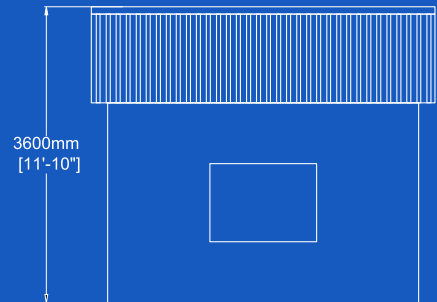

Shed 8' x 12'

ELEVATION A

ELEVATION B

PLAN

Ireland
Waste Water

www.irelandwastewater.ie

Shed 12' x 12'

ELEVATION A

ELEVATION B

PLAN

Ireland
Waste Water

www.irelandwastewater.ie

Shed 8' x 24'

ELEVATION A

ELEVATION B

PLAN

Telephone No: Fax No:

E-mail:

SHED TYPE:

Size: 8' x 12'	Size: 12' x 12'	Size: 8' x 24'	Size: 12' x 24'
Price: € 2,700	Price: € 3,200	Price: € 6,000	Price: € 7,000
Yes <input type="checkbox"/>	Yes <input type="checkbox"/>	Yes <input type="checkbox"/>	Yes <input type="checkbox"/>

OPTIONAL EXTRAS:

Window

Size: 3' 5" x 4' 3" (1050mm x 1298mm)

Price: € 212.00

Yes

Size: 1' 5" x 3' 1" (440mm x 950mm)

Price: € 171.40

Yes