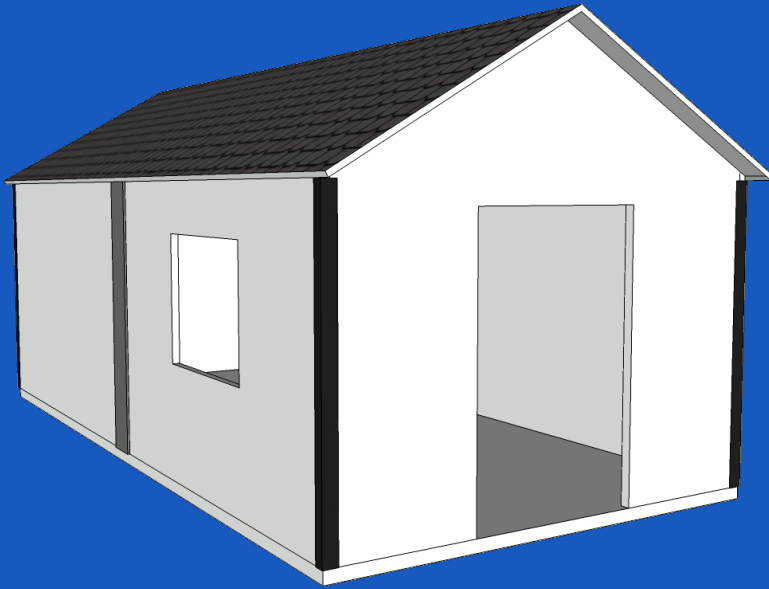

Shed 12' x 24'