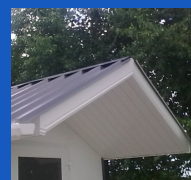

Type: Slated & Felted

Price: € 330.00

Yes

Type: Tiles

Price: € 330.00

Yes

Type: Overhang roof

Price: € 280.00