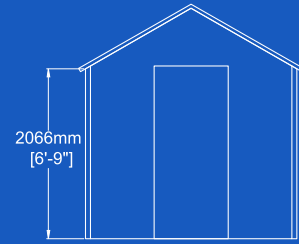

Concrete Sheds

Delivered
and Installed

Our sheds offer great value for money and are strong and robust enough for a working environment.

Look no further for your smaller scale garden storage solutions. Our products will help you to store your bicycle or your lawn mower, fire wood, garden tools and many other things. We have on offer a range of sizes from 8' x 12' up to 12' x 24'.

Shed 8' x 12'

ELEVATION A

ELEVATION B

PLAN

Ireland
Waste Water

www.irelandwastewater.ie

Shed 12' x 12'

ELEVATION A

Telephone No: Fax No:

E-mail:

SHED TYPE:

Size: 8' x 12'	Size: 12' x 12'	Size: 8' x 24'	Size: 12' x 24'
Price: € 2,700	Price: € 3,200	Price: € 6,000	Price: € 7,000
Yes <input type="checkbox"/>	Yes <input type="checkbox"/>	Yes <input type="checkbox"/>	Yes <input type="checkbox"/>

OPTIONAL EXTRAS:

Window

Size: 3' 5" x 4' 3" (1050mm x 1298mm)

Price: € 212.00

Yes

Size: 1' 5" x 3' 1" (440mm x 950mm)

Price: € 171.40

Yes