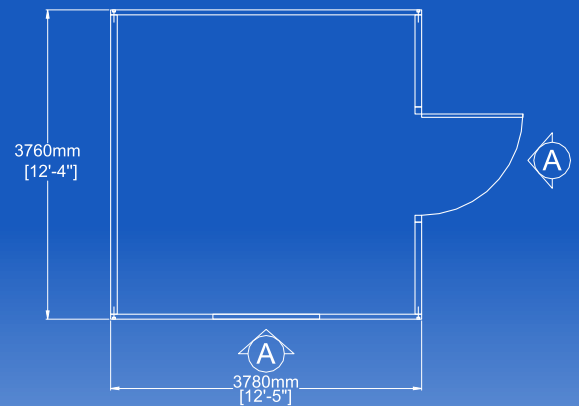

Shed 8' x 12'

ELEVATION A

ELEVATION B

PLAN

Ireland
Waste Water

www.irelandwastewater.ie

Shed 12' x 12'

ELEVATION A

ELEVATION B

PLAN

Ireland
Waste Water

www.irelandwastewater.ie

Shed 8' x 24'

ELEVATION A

ELEVATION B

PLAN

Telephone No: Fax No:

E-mail:

SHED TYPE:

Size: 8' x 12'	Size: 12' x 12'	Size: 8' x 24'	Size: 12' x 24'
Price: € 2,700	Price: € 3,200	Price: € 6,000	Price: € 7,000
Yes <input type="checkbox"/>	Yes <input type="checkbox"/>	Yes <input type="checkbox"/>	Yes <input type="checkbox"/>

OPTIONAL EXTRAS:

Window

Size: 3' 5" x 4' 3" (1050mm x 1298mm)

Price: € 212.00

Yes

Size: 1' 5" x 3' 1" (440mm x 950mm)

Price: € 171.40

Yes