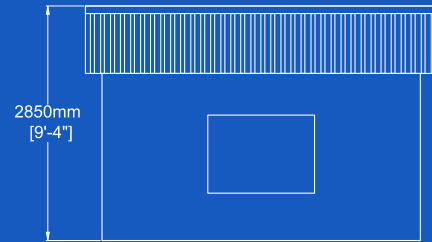

Shed 8' x 12'

ELEVATION A

ELEVATION B

PLAN

Ireland
Waste Water

www.irelandwastewater.ie

Shed 12' x 12'

ELEVATION A

Telephone No: Fax No:

E-mail:

SHED TYPE:

Size: 8' x 12'	Size: 12' x 12'	Size: 8' x 24'	Size: 12' x 24'
Price: € 2,700	Price: € 3,200	Price: € 6,000	Price: € 7,000
Yes <input type="checkbox"/>	Yes <input type="checkbox"/>	Yes <input type="checkbox"/>	Yes <input type="checkbox"/>

OPTIONAL EXTRAS:

Window

Size: 3' 5" x 4' 3" (1050mm x 1298mm)

Price: € 212.00

Yes

Size: 1' 5" x 3' 1" (440mm x 950mm)

Price: € 171.40

Yes