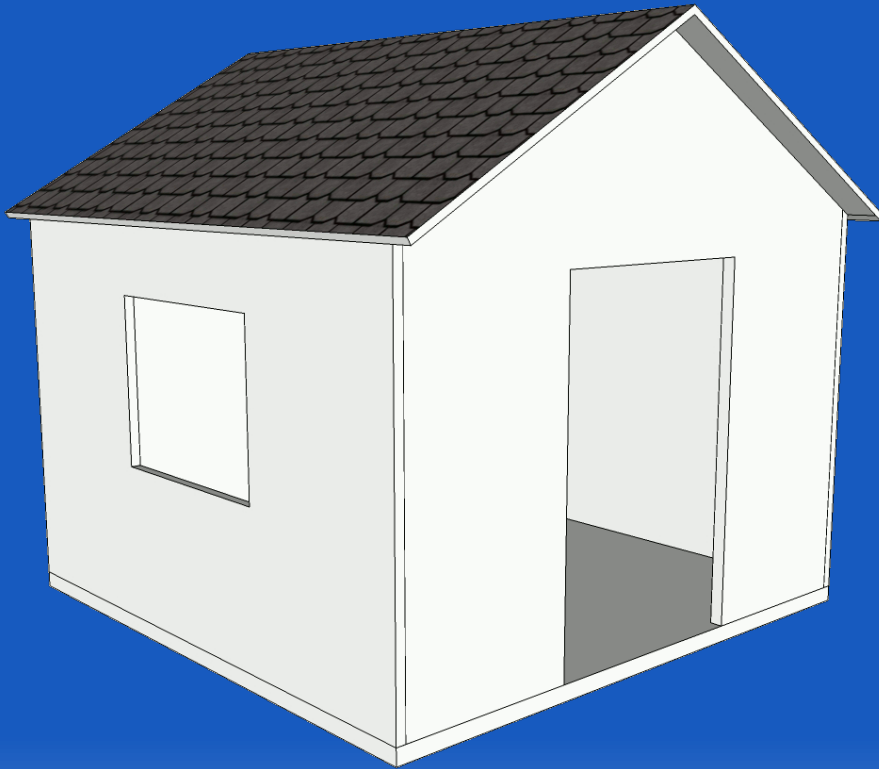

Concrete Sheds

Delivered
and Installed

Our sheds offer great value for money and are strong and robust enough for a working environment.

Look no further for your smaller scale garden storage solutions. Our products will help you to store your bicycle or your lawn mower, fire wood, garden tools and many other things. We have on offer a range of sizes from 8' x 12' up to 12' x 24'.

Concrete sheds - More durable and secure than a timber building, **concrete sheds** provide a long lasting, low maintenance solution to all your storage problems.

Ireland
Waste Water

www.irelandwastewater.ie

Shed 8' x 12'

ELEVATION A

ELEVATION B

PLAN

Ireland
Waste Water

www.irelandwastewater.ie

Shed 12' x 12'

ELEVATION A

Telephone No: Fax No:

E-mail:

SHED TYPE:

Size: 8' x 12'	Size: 12' x 12'	Size: 8' x 24'	Size: 12' x 24'
Price: € 2,700	Price: € 3,200	Price: € 6,000	Price: € 7,000
Yes <input type="checkbox"/>	Yes <input type="checkbox"/>	Yes <input type="checkbox"/>	Yes <input type="checkbox"/>