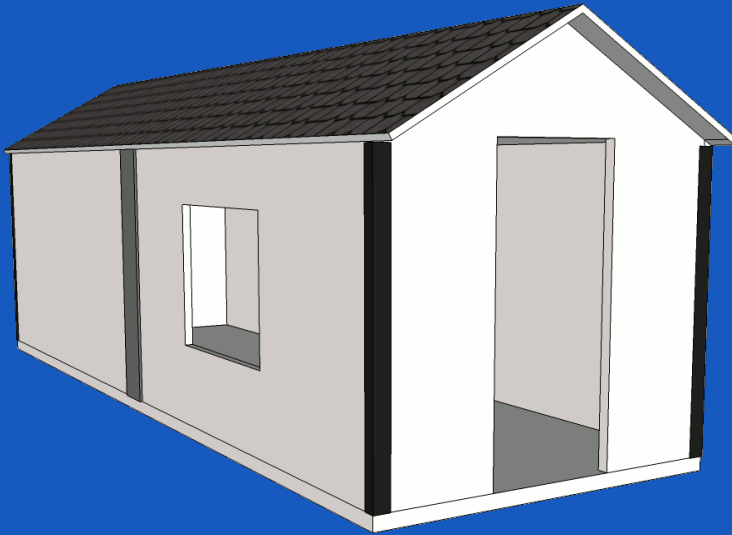

Concrete Sheds

Delivered
and Installed

Our sheds offer great value for money and are strong and robust enough for a working environment.

Look no further for your smaller scale garden storage solutions. Our products will help you to store your bicycle or your lawn mower, fire wood, garden tools and many other things. We have on offer a range of sizes from 8' x 12' up to 12' x 24'.

Shed 8' x 12'

ELEVATION A

ELEVATION B

PLAN

Ireland
Waste Water

www.irelandwastewater.ie

Shed 12' x 12'

ELEVATION A

ELEVATION B

PLAN

Ireland
Waste Water

www.irelandwastewater.ie

Shed 8' x 24'

ELEVATION A

ELEVATION B

PLAN

Telephone No: Fax No:

E-mail:

SHED TYPE:

Size: 8' x 12'	Size: 12' x 12'	Size: 8' x 24'	Size: 12' x 24'
Price: € 2,700	Price: € 3,200	Price: € 6,000	Price: € 7,000
Yes <input type="checkbox"/>	Yes <input type="checkbox"/>	Yes <input type="checkbox"/>	Yes <input type="checkbox"/>