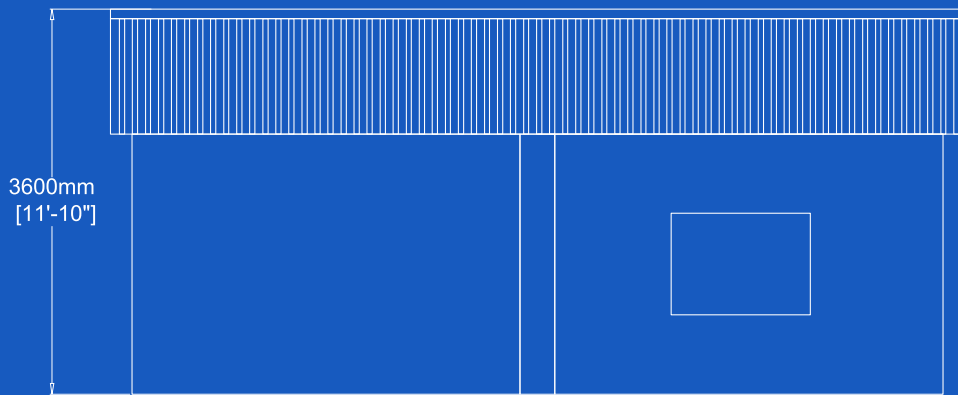

ELEVATION A